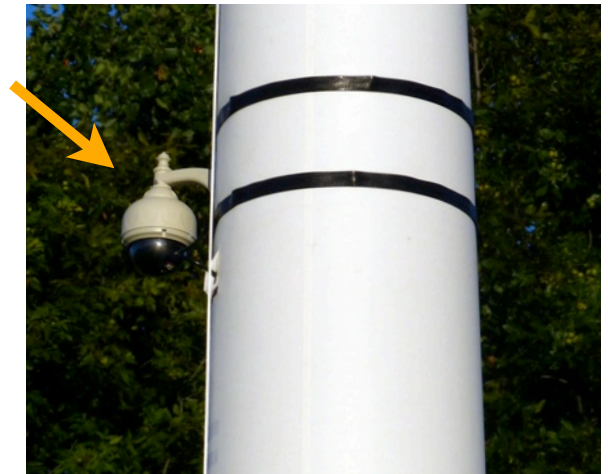

Beacon 20 (ABT20)

REV 1.0
093013

Our newest model is a more portable version of the Beacon 24. It's visible from miles away, its light is so bright you can read text 120+ feet in all directions...and at the same time lifts your radio, cell phone repeater, or video camera. All with 5 minutes setup time!

The Beacon comes configured with either a 600 watt, 65,000 lumen MH light or a dim-mable 1000 watt light that can produce up to 105,000 lumens. This Beacon will carry in a shoulder bag and includes foldout legs that can be sandbagged or staked down for fast setup stability.

This economical tower inflates in just 30 seconds using a powerful 1 HP blower. It operates somewhat differently to the AIR Tower series...the blower runs continuously to keep the tower inflated while at the same time keeping the high-powered light system cool.

- Highway Emergencies
- Expressway Night Work
- Search & Rescue Teams
- Disaster Relief Agencies
- Special Event Signpost
- Construction Site Lights

Height	20 ft (7.3 m)
Base Diameter	29 in (89 cm)
Top Diameter	16 in (35.5 cm)
Top Pocket Payload	2 lbs (1.15 kg)
Weight (w/legs)	54 lbs (25 kg)
Inflation Time	30 sec
Lamp Illumination	50,000-107,000 lum
Blower Electrical	110VAC, 6A
Lamp Electrical	110VAC, 9.5A

The portable Beacon 20 comes with a shoulder bag or an optional hardshell case.

Four built-in steel legs, fold out from the base for staking or sandbagging the base.

Ask about our new WiFi-connected security camera that mounts on the Beacon 20...or any of our towers. Affordable Hi Def action!